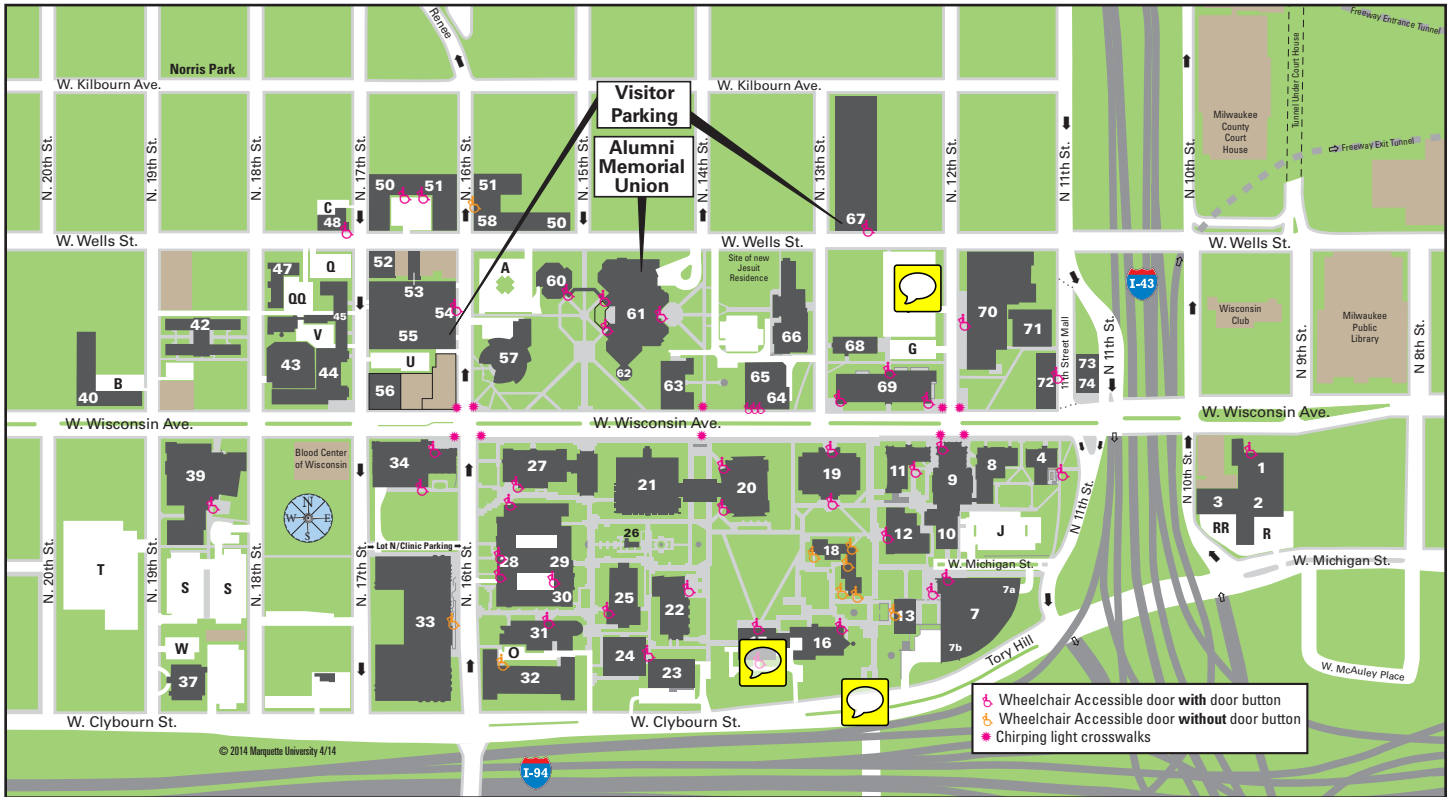

Marquette University Campus Map

Academic/Administrative Buildings

707 Building, College of Professional Studies	72
1700 Building	48
Academic Support Facility	45
Carpenter Tower	73
Clark Hall, College of Nursing	31
Coughlin Hall	18
Cramer Hall	28
Cudahy Hall	19
Dentistry, School of	39
Eckstein Hall, Law School	7
Engineering, Opus College of	
Engineering Hall	34
Haggerty Hall and Olin Engineering Center	27
Grounds Maintenance Facility (not shown)	38
Haggerty Hall, and Olin Engineering Center	27
Helpaer Building	47
Holthusen Hall, Graduate School	64
Jesuit Residence	63
Johnston Hall, Diederich College of Communication	8
Krueger Child Care Center	37
Lalumiere Language Hall	17
Marquette Hall	11
Marquette University Medical Clinic	30
Public Safety	54
Schroeder Complex, College of Health Sciences, College of Education	29
Sensenbrenner Hall, Klingler College of Arts and Sciences	4
Service Building	23

Churches/Chapels

Chapel of the Holy Family	62
Church of the Gesu, a Jesuit-sponsored parish	9
Gesu Parish Center	10
St. Joan of Arc Chapel	26

Libraries

Law Library	7
Memorial Library	21
Raynor Library	20

Parking Structures

16th Street Parking Structure	55
18th Street Parking Structure	43
Eckstein Hall Parking	7a, 7b
Wells Street Parking Structure	67

Art/Entertainment/Recreation Facilities

Alumni Memorial Union, University Information and Visitors Center	61
Campus Town	51
Gymnasium, Marquette	32
Haggerty Museum of Art	13
Helpaer Theatre	16
Helpaer Tennis Stadium and Recreation Center	33

Helpaer Theatre	16
Al McGuire Center	70
Rec Plex	2
Union Sports Annex	58
Valley Fields (not shown)	80
Varsity Theatre	65
Weasler Auditorium	60

Residence Halls

Abbottsford Hall	68
Carpenter Tower Hall	74
Cobeen Hall	71
Mashuda Hall	40
McCabe Hall	56
McCormick Hall	57
O'Donnell Hall	42
Schroeder Hall	66
Straz, Jr., David A., Tower Hall	1